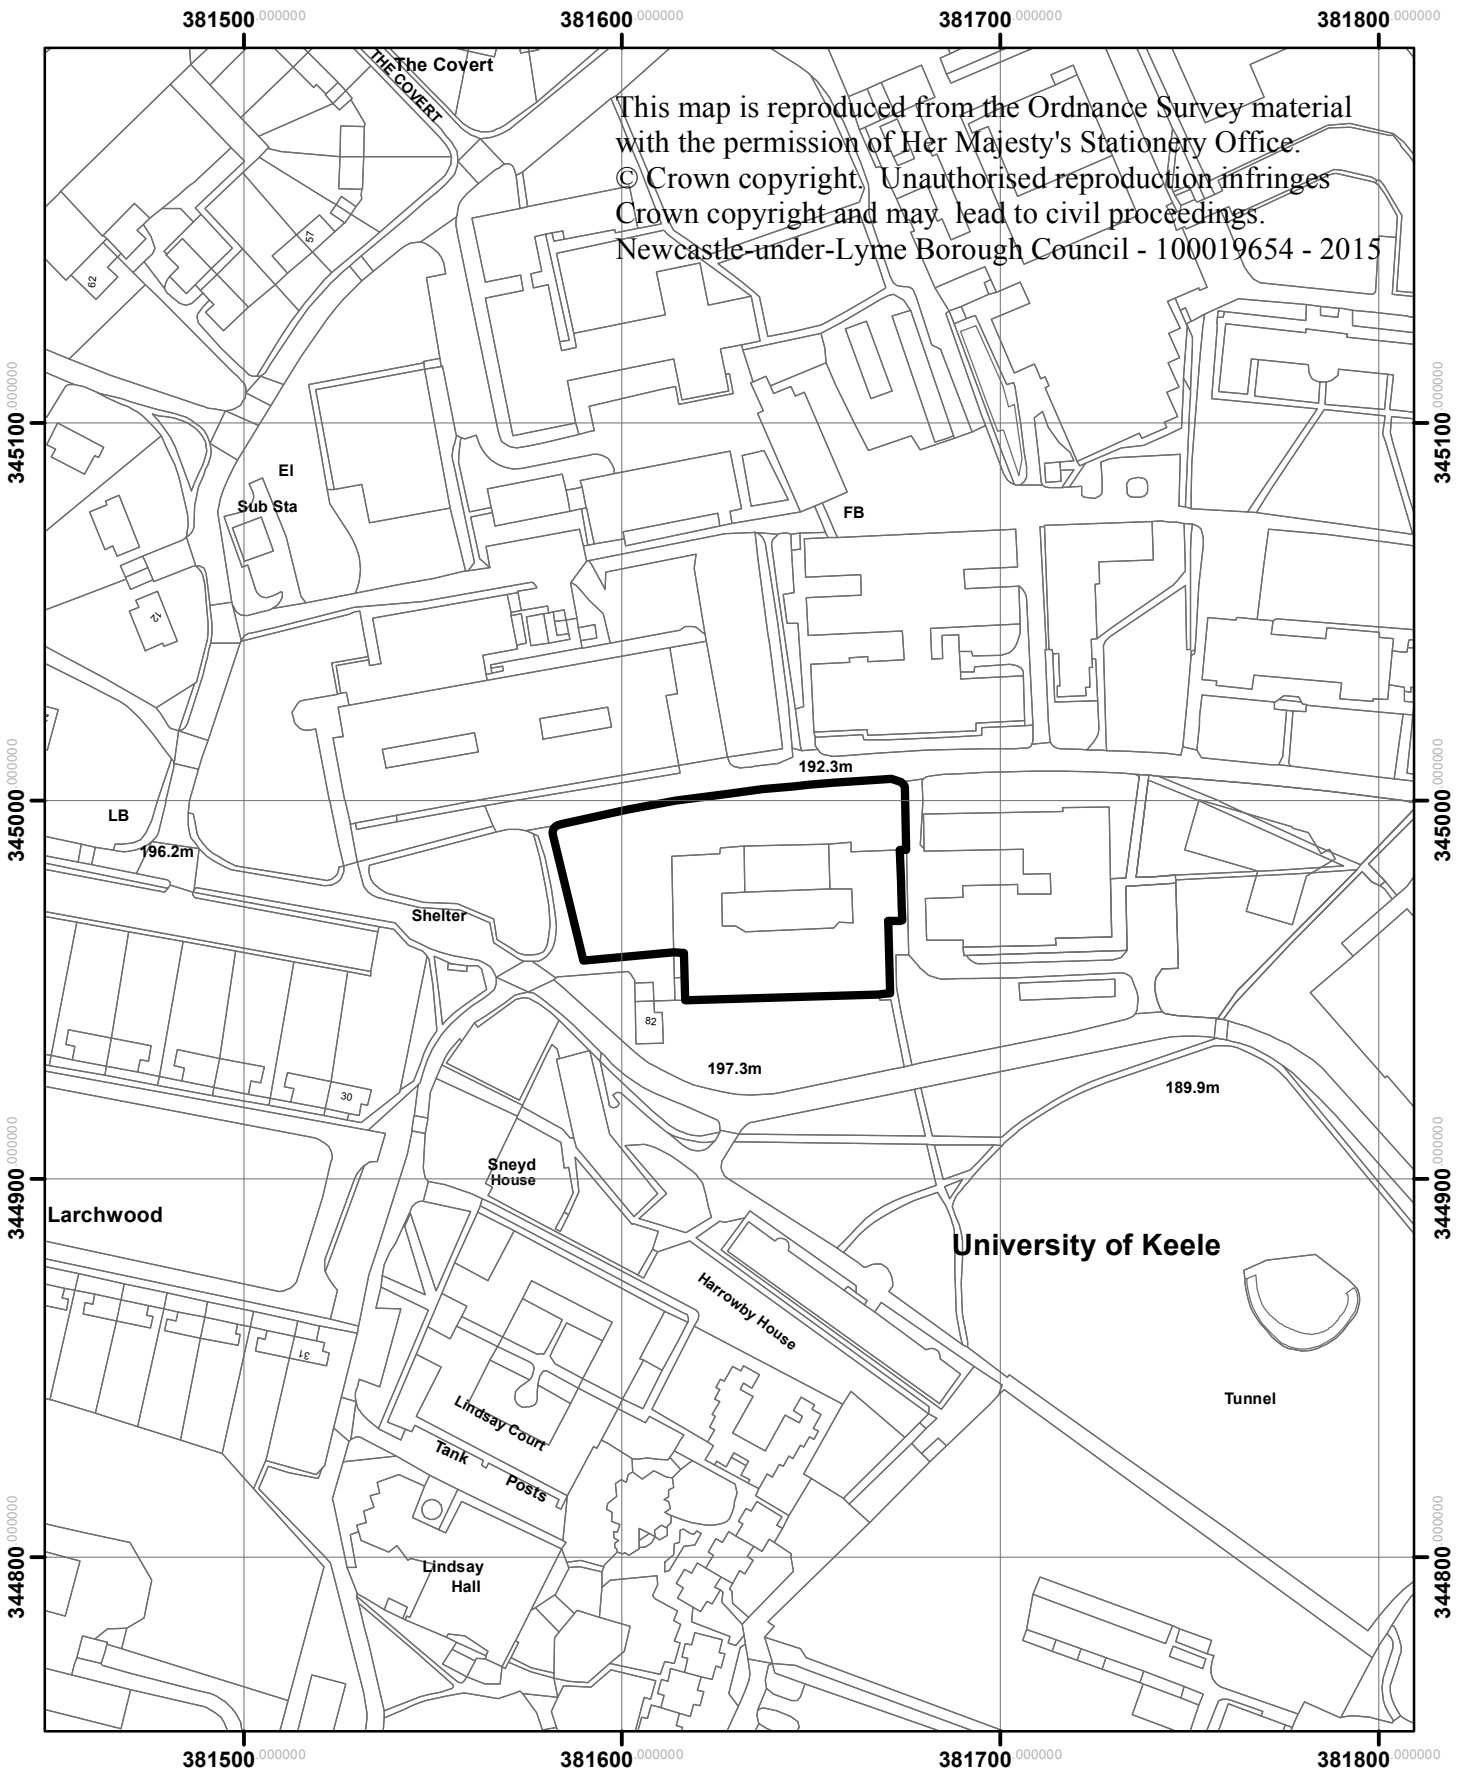

# The Huxley Building, Keele University 15/00235/FUL

Newcastle under Lyme Borough Council  
Planning & Development Services  
Date 26.05.2015

1:2,000